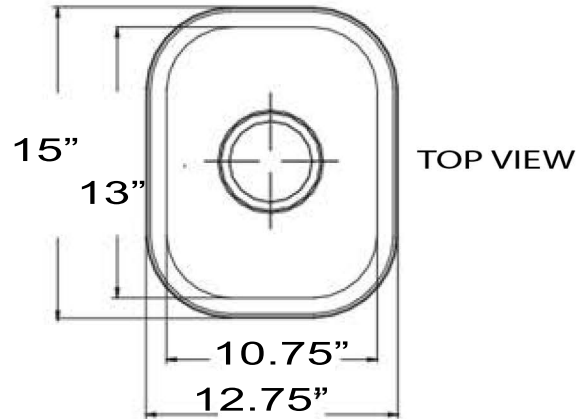

**Quidnet Collection**  
 Premium 18 Gauge Stainless Steel  
 Undermount Bar/Prep Sink

MODEL:  
**NS1512**

Overall Dimensions	Interior Bowl	Bowl Depth	Bottom Grid	Drain Opening
15" x 12.75"	13" x 10.75"	7"	Not Available	3.5" Drain Included